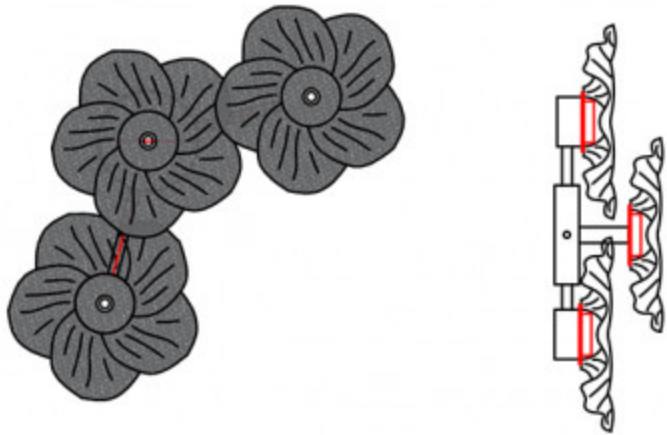

Installation instructions

07601-3W, 36

LED 3*2W

Collection: Neoclassic
Ceiling Lamps

AC 220V 50-60Hz