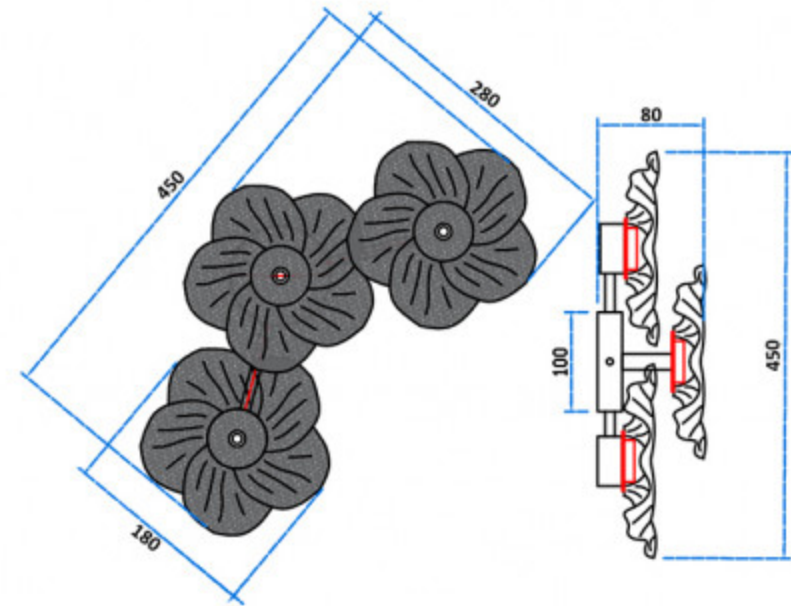

Installation instructions

07601-3W, 36

LED 3*2W

Collection: Neoclassic
Ceiling Lamps

AC 220V 50-60Hz